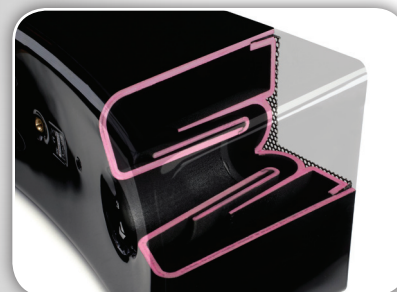

Key Features:

- Dual Folded Motion™ tweeters
- Wide dispersion
- 5.25-inch paper cone woofer doped for stability and damping. Rigid dust cap.
- Folded bass reflex port
- Precision Vojtko™ crossover with custom air core coil and low DCR steel laminate inductors; polyester film and low DF electrolytic capacitors
- On-wall installation in corner, flat on wall, or angled on wall
- Bookshelf installation
- Convenient push-style binding posts easily adapt to accept banana plugs.

MOTION SERIES

AUDIOPHILE PERFORMANCE WITHOUT AN AUDIOPHILE PRICE

Inspired by our ultra-high-end electrostatic loudspeakers, Motion FX features dual Folded Motion tweeters in a wide dispersion configuration, powerful bass, and folded reflex port technology in a compact, affordable package. Key to Motion FX's performance is the lightning fast response of the tweeter's light-weight diaphragm combined with a large surface area (8-times that of a typical one-inch dome tweeter) which together achieve a smooth, refined sound with stunning dynamic range and jaw-dropping clarity.

The superb Folded Motion tweeter.

The Great American Speaker Company
www.martinlogan.com

Convenient push-style binding posts also accept banana plugs (Motion 4 shown here).

FINISH OPTIONS

Folded bass reflex port shown here in pink (Motion 4 shown here).